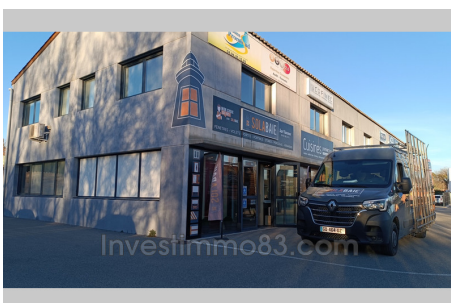

Tél: 04 94 04 25 08 bagueteric2183@gmail.com - www.investimmo83.com

Invest Immo 83 - 4 place de Lattre de Tassigny - 83470 Saint Maximin la Sainte Baume

RCS 840046866 - Document non contractuel - Barème de prix disponible sur notre site internet